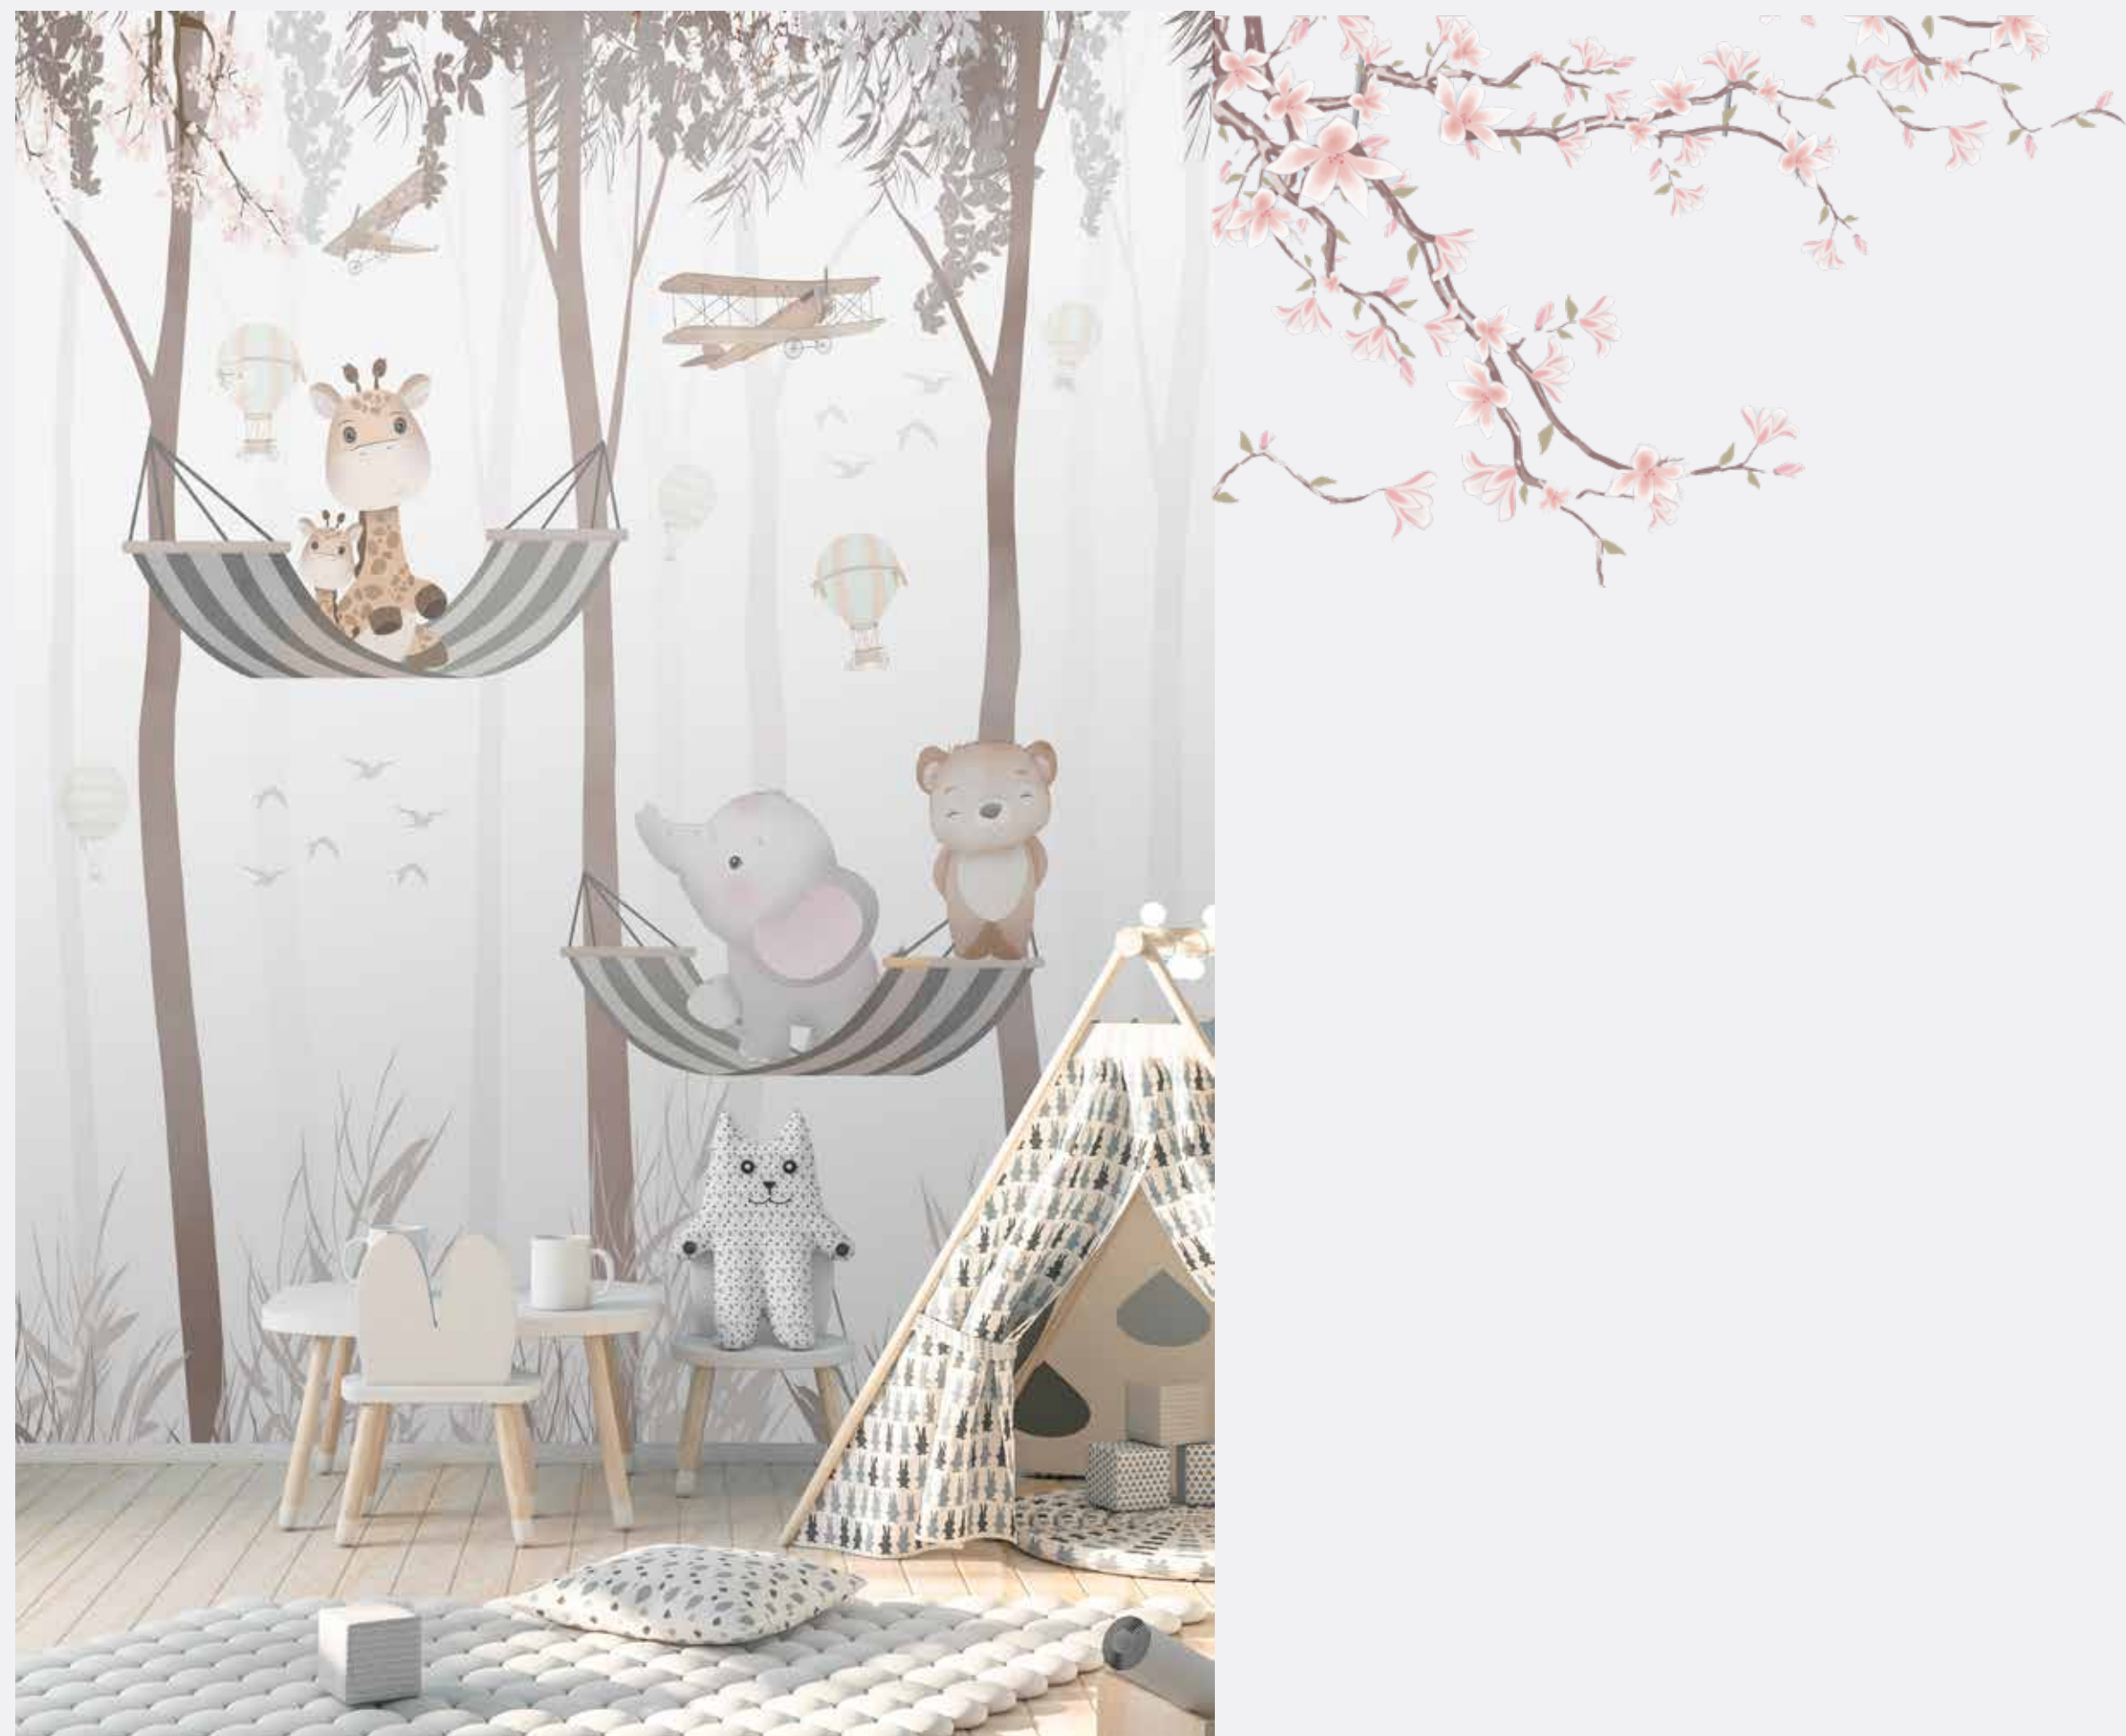

Ref. Nr. CW6063-1