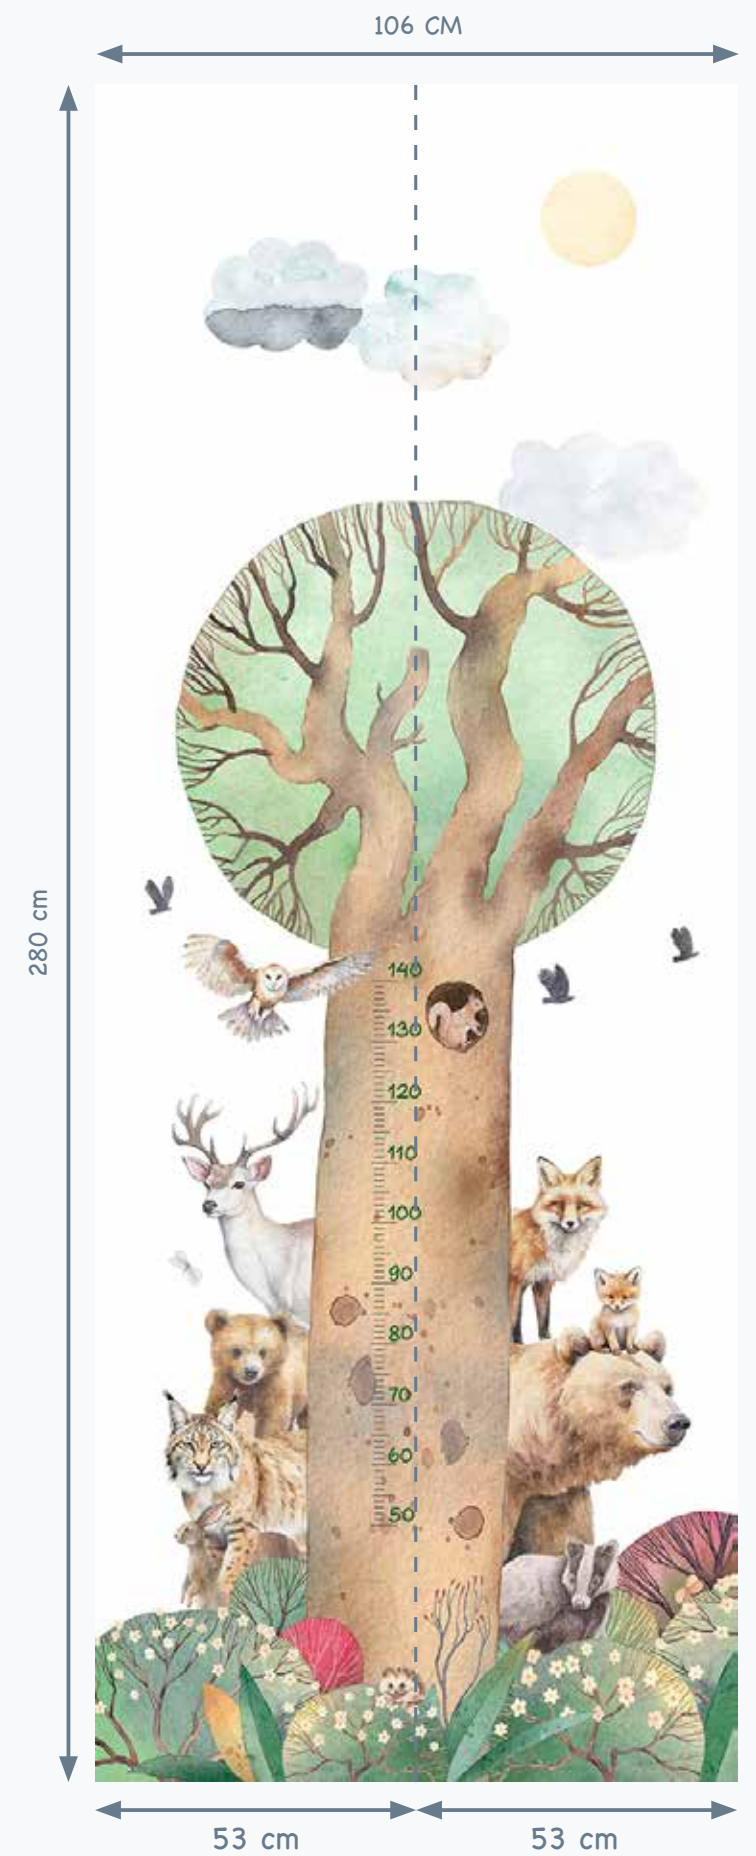

Ref. Nr. CW6060-1