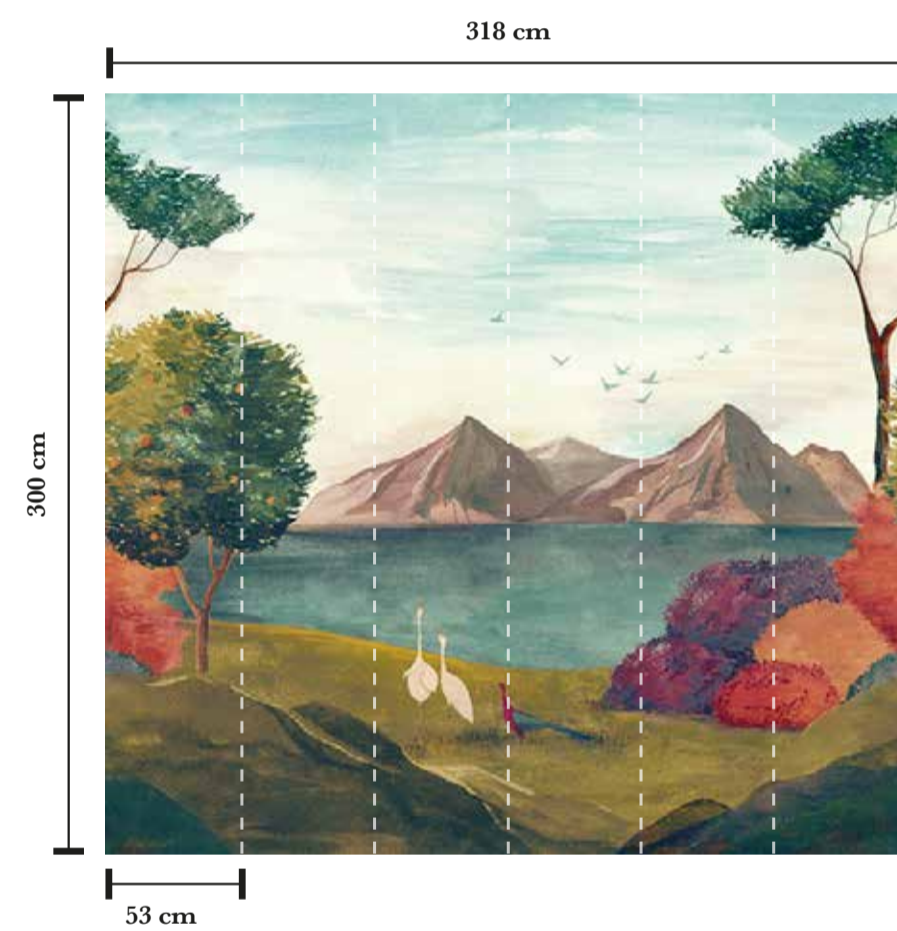

MODERN ART
ANCIENT ART

PHOTOGRAPHY
INTERIOR DESIGN

VTGERBY

MODERN ART
ANCIENT ART

DW2037

W 3,18 x H 3 m | Repeatable

DW2014

W 0,53 x H 10 m