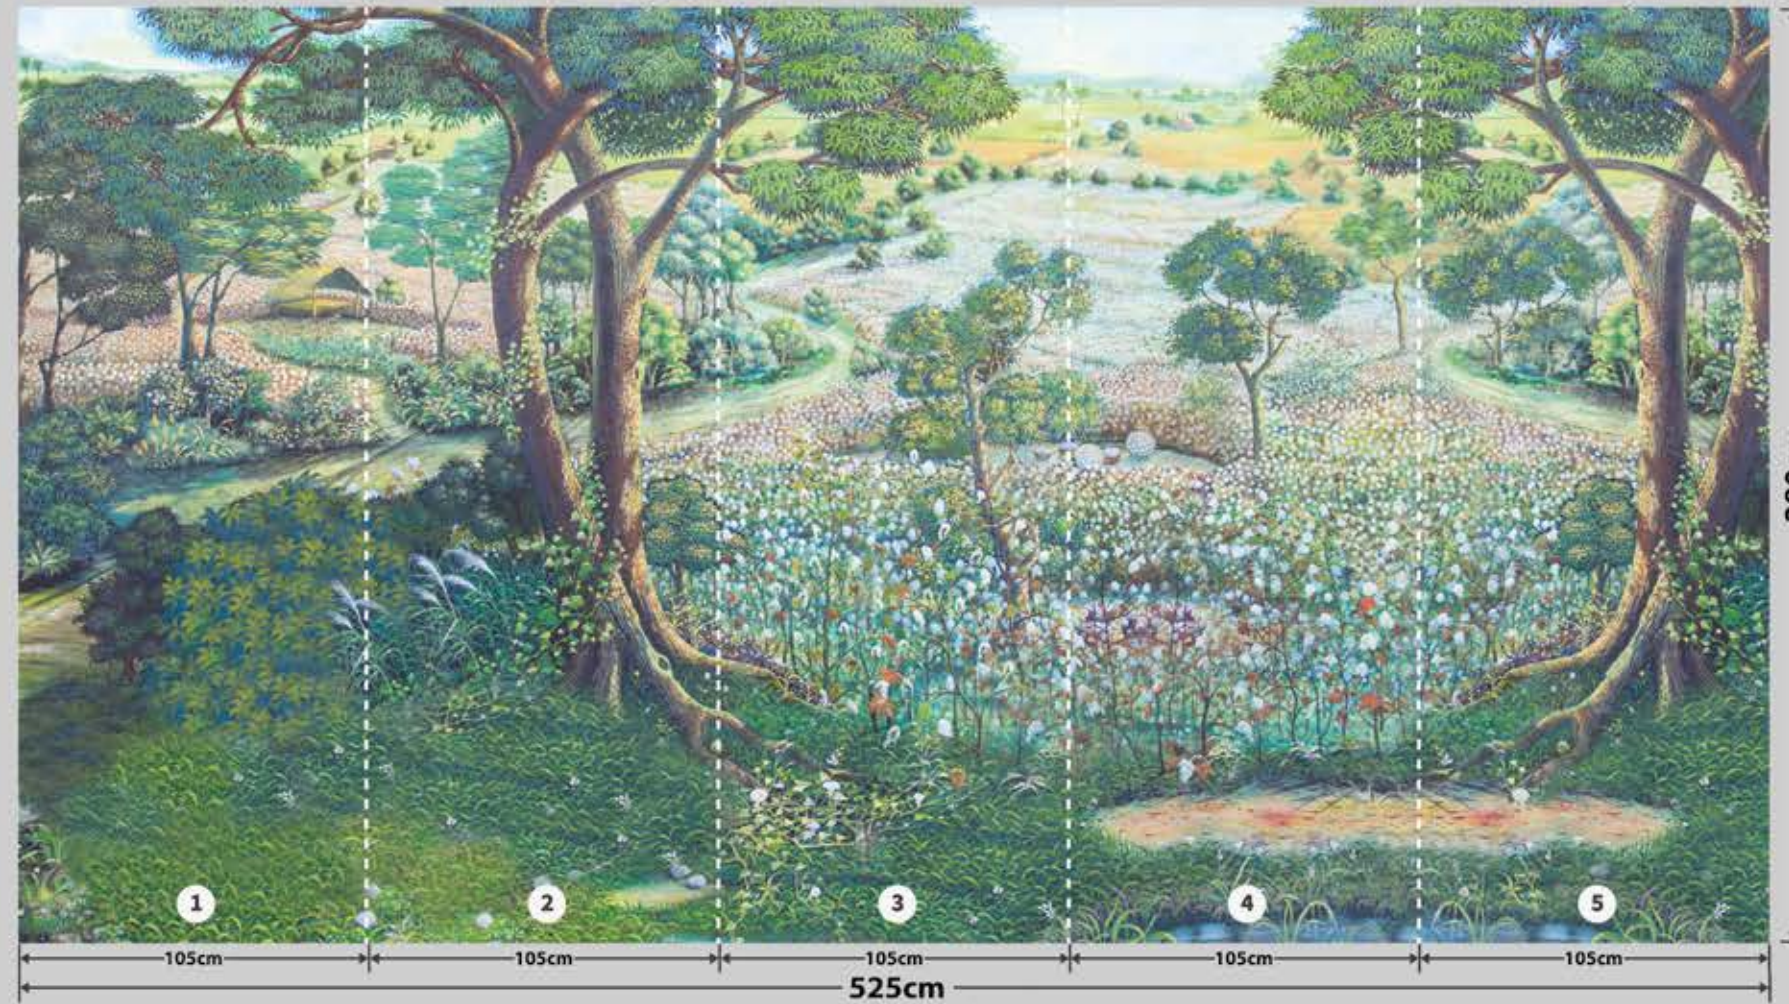

SE319-1

1.FLEXIBLE TEXTILE BACK WALLCOVERING MATERIAL

1. **EN** - Flexible textile based mural produced as one piece without joint.
   - Pattern size is 525x280cm.
   - All mural size can be customised according to your request
   - The colors in the image make differ according to material choice.

1. **TR** - Esnek tekstil tabanlı poster duvar kağıdır birleşim yeri olmadan, tek parça olarak üretilir.
   - Desen ebatı 525x280cm'dir.
   - İstenilen ebatta duvarınıza uygun özel üretim yapılabilir.
   - Seçilen farklı materyallerde ürün rengi farklı olabilmektedir.

1. **FR** - Papier peint mural à base de textile flexible. Il est produit en une seule pièce sans joint.
   - La taille du motif est de 525x280cm.
   - Toutes les tailles de murales peuvent être personnalisées selon votre demande.
   - Les couleurs de l'image peuvent varier en fonction du choix du matériau.

1. **RU** - Панно на гибкой текстильной основе выпускается как единое целое, без стыков.
   - Размер рисунка 525x280см.
   - Данная продукция может быть изготовлена по вашему индивидуальному заказу в желаемом размере.
   - Цвет может отличаться в зависимости от выбранного материала.

1. **ES** - Papel pintado mural de base textil flexible. Se produce como una sola pieza sin juntas.
   - El tamaño del patrón es de 525x280cm.
   - Todos los tamaños de murales se pueden personalizar según su solicitud.
   - Los colores de la imagen difieren según la elección del material.

2.TEXTILE BACK WALLCOVERING MATERIAL

1. **EN** - Textile based mural produced as one piece without joint.
   - Pattern size is 525x280cm.
   - All mural size can be customised according to your request
   - The colors in the image make differ according to material choice.